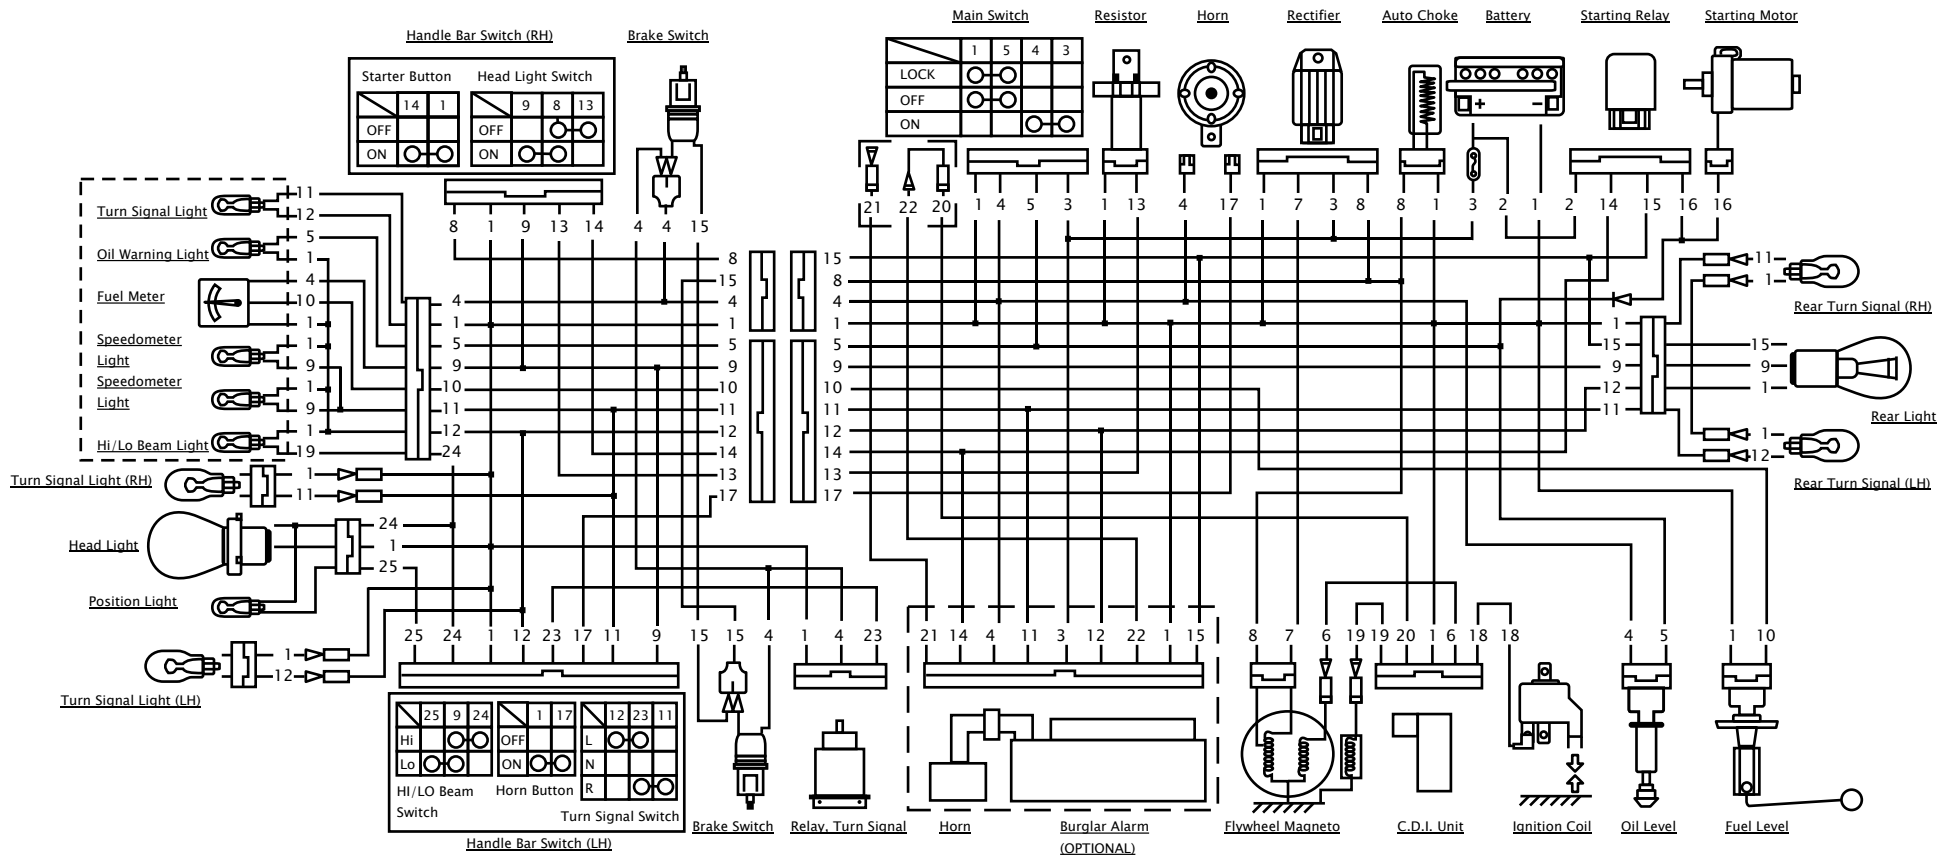

Trigger Scootercar Circuit Drawing

Color	Code
1 Black	B
2 Red	R
3 Red	R
4 Brown	By
5 Gray	Gy
6 Black/Red	L/R
7 White/Red	W/R
8 Yellow/Red	Y/R
9 Blue	L

10 Green/White	G/W
11 Dark Green	Dg
12 Chocolate	Ch
13 Brown/White	B/W
14 Blue/White	L/W
15 Green/Yellow	G/Y
16 Red/White	R/W
17 Pink	P
18 White/Blue	W/B
19 Blue/Yellow	L/Y

20 Black/White	B/W
21 Yellow/Black	Y/B
22 Orange/White	O/W
23 Purple/White	P/W
24 Yellow	Y
25 Green	G