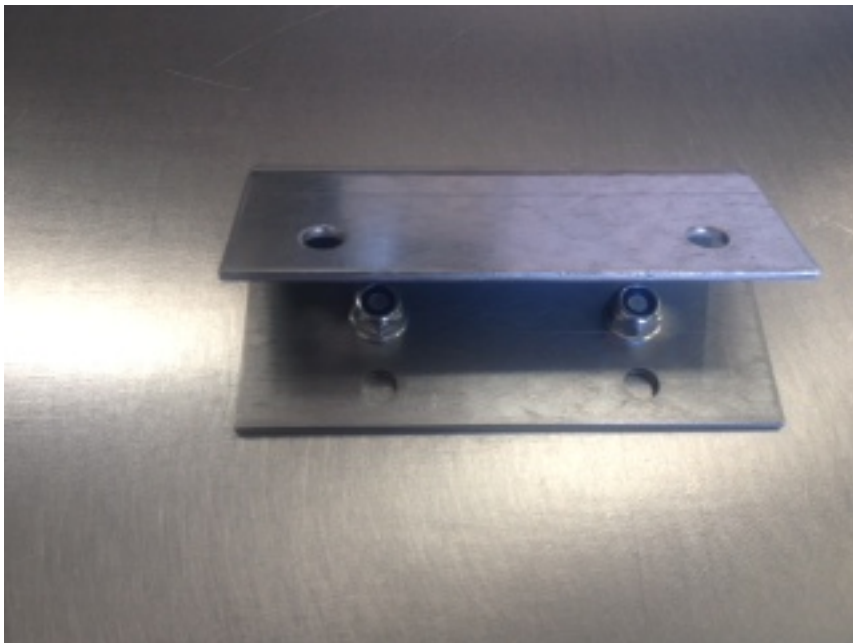

PGO 2013 Montering af beslag til grønne kasser.

JH Smede & Maskinværksted, Drejergangen 11, 2690 Karlslunde Tlf: 46 15 27 51

This document was created with Win2PDF available at <http://www.win2pdf.com>.
The unregistered version of Win2PDF is for evaluation or non-commercial use only.
This page will not be added after purchasing Win2PDF.