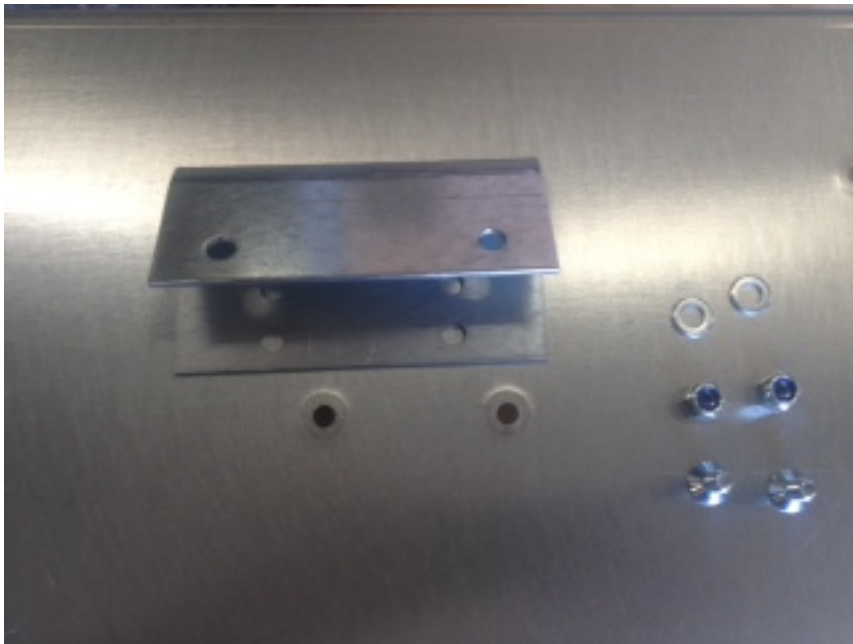

PGO 2013 Montering af beslag til grønne kasser.

JH Smede & Maskinværksted, Drejergangen 11, 2690 Karlslunde Tlf: 46 15 27 51

This document was created with Win2PDF available at <http://www.win2pdf.com>.
The unregistered version of Win2PDF is for evaluation or non-commercial use only.
This page will not be added after purchasing Win2PDF.