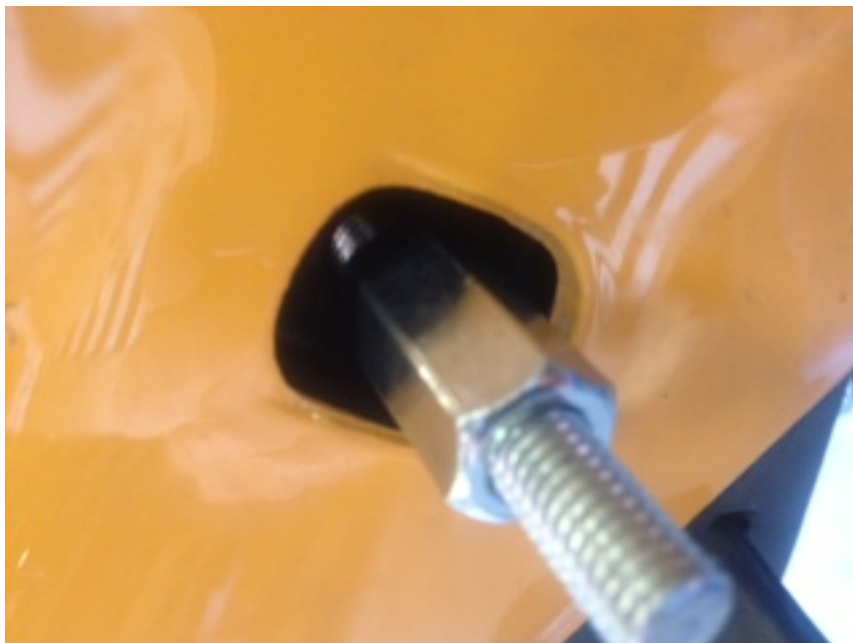

PGO 2013 Montering af beslag til grønne kasser.

JH Smede & Maskinværksted, Drejergangen 11, 2690 Karlslunde Tlf: 46 15 27 51

This document was created with Win2PDF available at <http://www.win2pdf.com>.
The unregistered version of Win2PDF is for evaluation or non-commercial use only.
This page will not be added after purchasing Win2PDF.