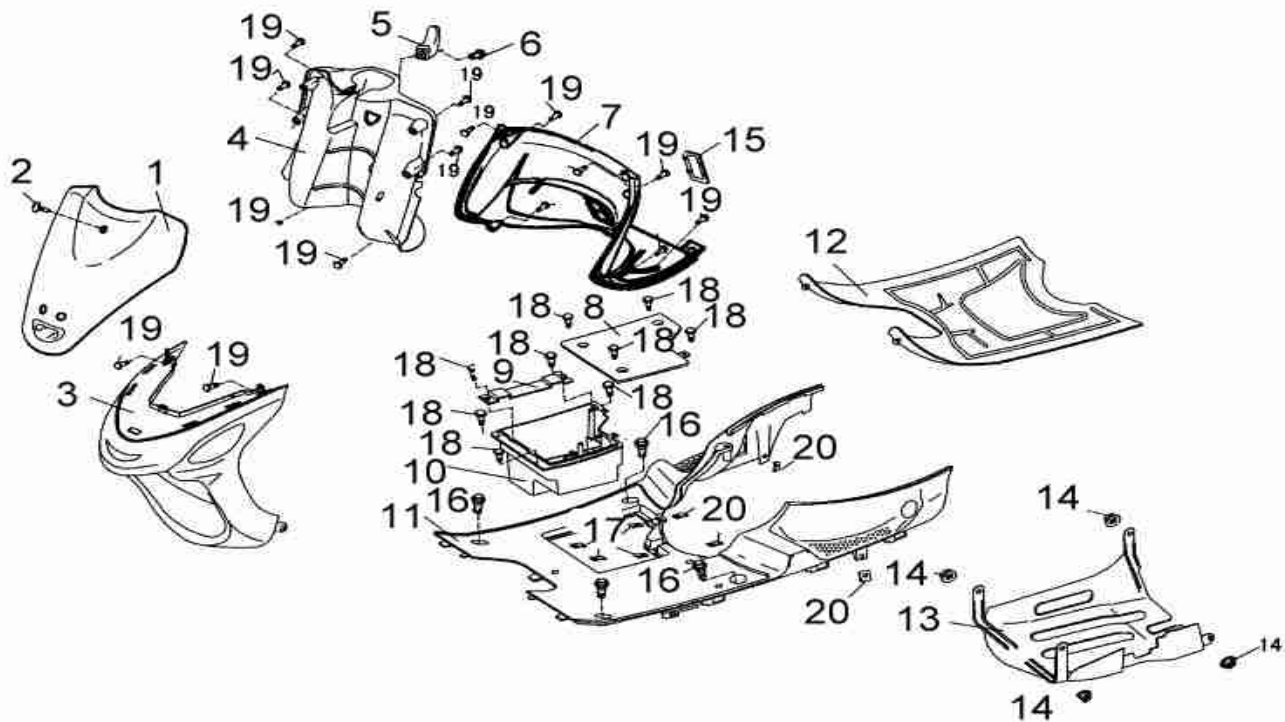

POS	QTY	PARTNUMBER	BESKRIVELSE	DESCRIPTION
1	1	404095	PANEL SORT	COVER FRONT BLACK - F29.1
1	1	404096	PANEL RØD	COVER FRONT RED - F29.1
1	1	404097	PANEL BLÅ	COVER FRONT BLUE - F29.1
2	1	404098	BOLT	BOLT - F29.2
3	1	404099	PANEL SORT	FRONT COVER FRONT FENDER BLACK - F29.3
3	1	404100	PANEL RØD	FRONT COVER FRONT FENDER RED - F29.3
3	1	404101	PANEL SØLV	FRONT COVER FRONT FENDER SILVER - F29.3
4	1	404102	PANEL BAG VED STYR	COVER BEHIND STEER - F29.4
5	1	404103	KROG FOR	HOOK FRONT - F29.5
6	1	404104	BOLT M6X12	BOLT M6X12 - F29.6
7	1	404105	OPBEVARINGSRUM FOR	REAR COVER LOWER FRONT - F29.7
8	1	404106	LÅG	COVER BATTERYBOX - F29.8
9	1	404107	BATTERI HOLDER	BRACKET BATTERY - F29.9
10	1	404108	BATTERI BOKS	BATTERIBOX - F29.10
11	1	404109	BUNDPLADE	COVER LOWER - F29.11
12	1	404110	BUNDDÆKKE MÅTTE	RUBBERMAT - F29.12
13	1	404111	BUNDPLADE UNDER	COVER UNDER SCOOTER - F29.13
14	4	404112	MØTRIK M6	NUT M6 - F29.14
15	1	404113	PLADE FOR STELNUMMER	COVER - F29.15
16	4	404114	BOLT M6X20	BOLT M6X20 - F29.16
17	4	404115	KLIPS	CLIP (4.8) - F29.17
18	7	404116	SKRUE ST4.8X16	SCREW ST4.8X16 - F29.18
19	16	404117	SKRUE ST4.2X12	SCREW ST4.2X12 - F29.19
20	4	404118	KLIPS	CLIP (4.2) - F29.20