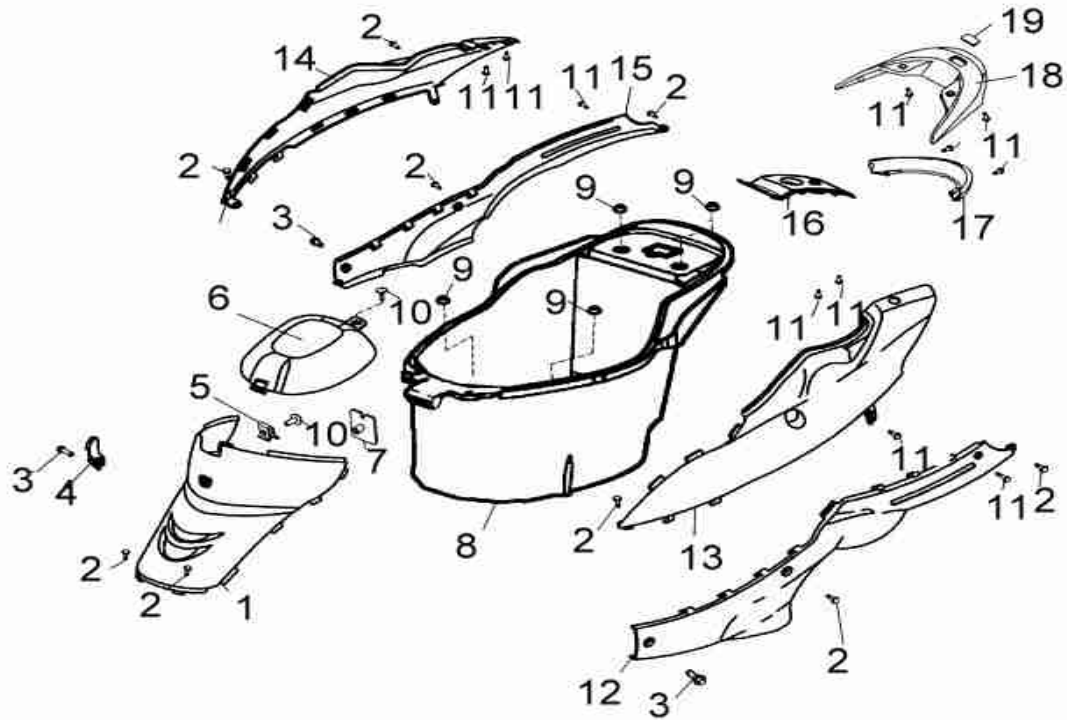

POS	QTY	PARTNUMBER	BESKRIVELSE	DESCRIPTION
1	1	404095	PANEL SORT	COVER FRONT BLACK - F29.1
1	1	404096	PANEL RØD	COVER FRONT RED - F29.1
1	1	404097	PANEL BLÅ	COVER FRONT BLUE - F29.1
2	1	404098	BOLT	BOLT - F29.2
3	1	404099	PANEL SORT	FRONT COVER FRONT FENDER BLACK - F29.3
3	1	404100	PANEL RØD	FRONT COVER FRONT FENDER RED - F29.3
3	1	404101	PANEL SØLV	FRONT COVER FRONT FENDER SILVER - F29.3
4	1	404102	PANEL BAG VED STYR	COVER BEHIND STEER - F29.4
5	1	404103	KROG FOR	HOOK FRONT - F29.5
6	1	404104	BOLT M6X12	BOLT M6X12 - F29.6
7	1	404105	OPBEVARINGSRUM FOR	REAR COVER LOWER FRONT - F29.7
8	1	404106	LÅG	COVER BATTERYBOX - F29.8
9	1	404107	BATTERI HOLDER	BRACKET BATTERY - F29.9
10	1	404108	BATTERI BOKS	BATTERIBOX - F29.10
11	1	404109	BUNDPLADE	COVER LOWER - F29.11
12	1	404110	BUNDDÆKKE MÅTTE	RUBBERMAT - F29.12
13	1	404111	BUNDPLADE UNDER	COVER UNDER SCOOTER - F29.13
14	4	404112	MØTRIK M6	NUT M6 - F29.14
15	1	404113	PLADE FOR STELNUMMER	COVER - F29.15
16	4	404114	BOLT M6X20	BOLT M6X20 - F29.16
17	4	404115	KLIPS	CLIP (4.8) - F29.17
18	7	404116	SKRUE ST4.8X16	SCREW ST4.8X16 - F29.18
19	16	404117	SKRUE ST4.2X12	SCREW ST4.2X12 - F29.19
20	4	404118	KLIPS	CLIP (4.2) - F29.20