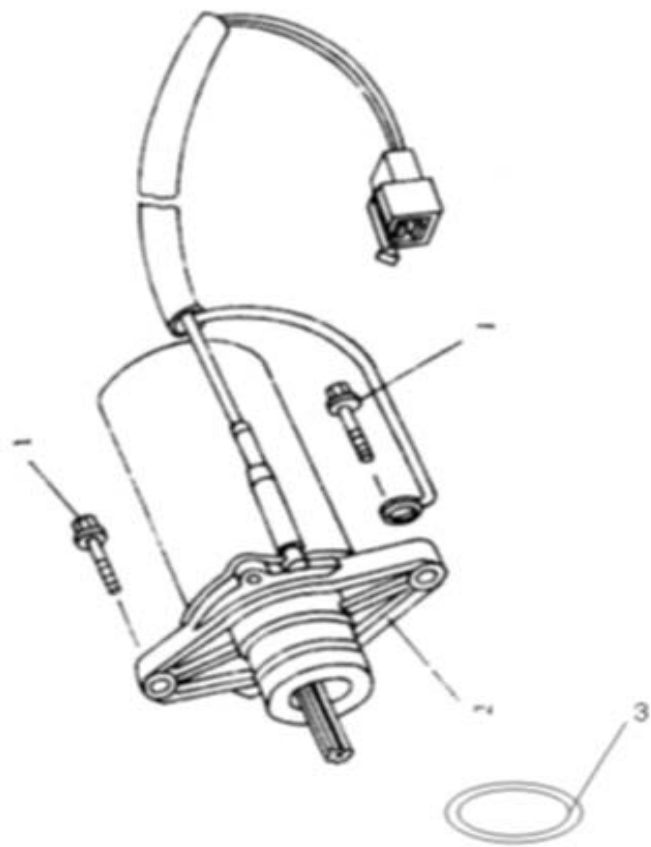

POS	QTY	PARTNUMBER	BESKRIVELSE	DESCRIPTION
1	2	403890	BOLT M6X25	BOLT M6X25 - F11.1
2-3	1	403891	STARTER MOTOR KOMPLET	STARTER MOTOR ASSY - F11.2
4	1	403892	STARTERDREV ELSTART	SINGLE DIRECTOR ASSY - F11.4