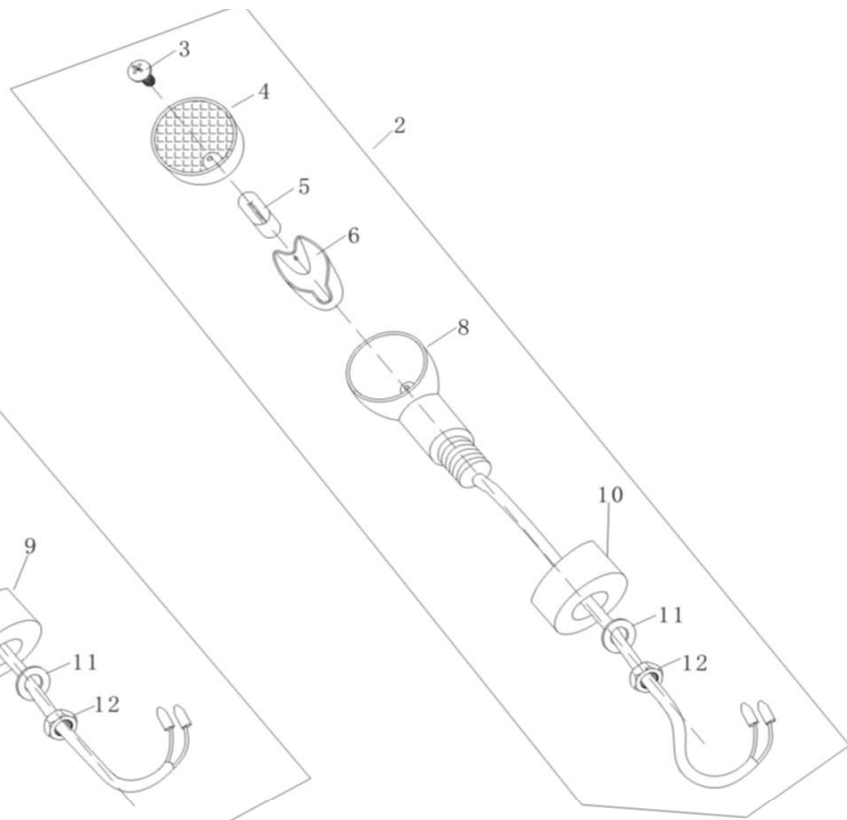

POS	QTY	PARTNUMBER	BESKRIVELSE	DESCRIPTION
1	1	408638	BLINKLYS BAG H	REAR TURNING LIGHT (L)- F33.1
2	1	408639	BLINKLYS BAG V	REAR TURNING LIGHT (R)- F33.2
5	2	408640	PÆRE BLINK BAG	TURNING LIGHT BULB- F33.5